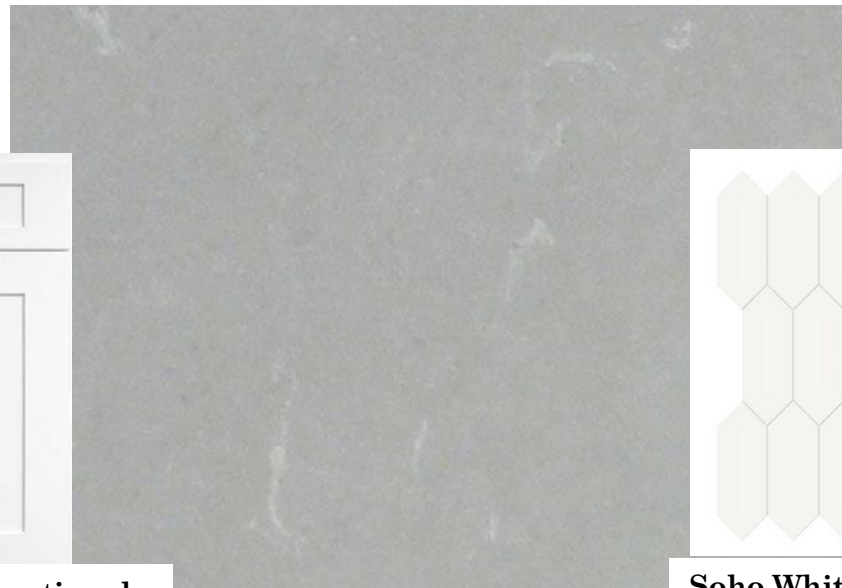

**Stone International
White Shaker
Cabinets**

**Soho White Picket Mosaic
Matte, Bright White Grout**

Gray Savoie Quartz Counters