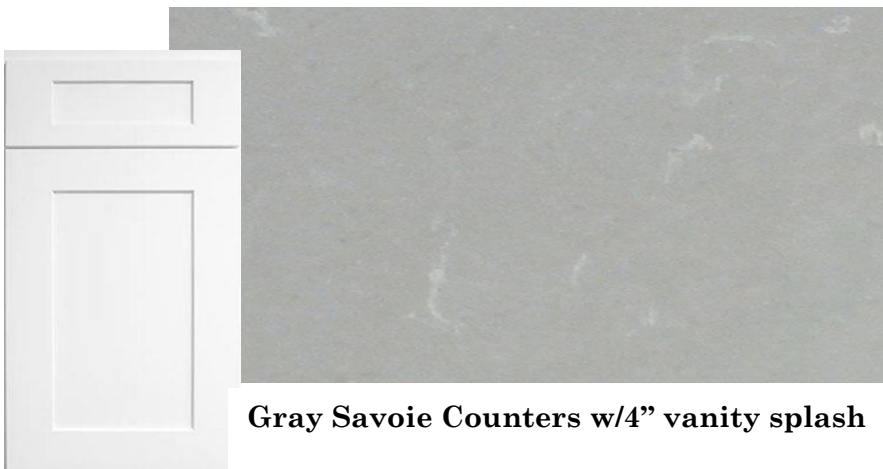

Iliff Collection Option 3
Units 2262-3, 2282-2, 2292-1, 2280, 4705, 4715

3rd Level Spare Bath

(4705 Main Level spare only)

Gray Savoie Counters w/4" vanity splash