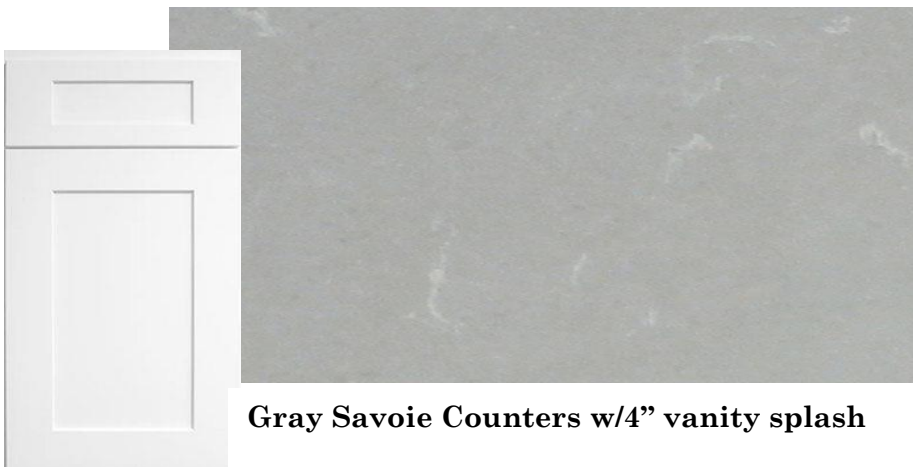

Iliff Collection Option 3

Units 2262-3, 2282-2, 2292-1, 2280, 4705, 4715

4705, 2280 and 4715 Spare Bath Design on **Main Level**

Gray Savoie Counters w/4" vanity splash