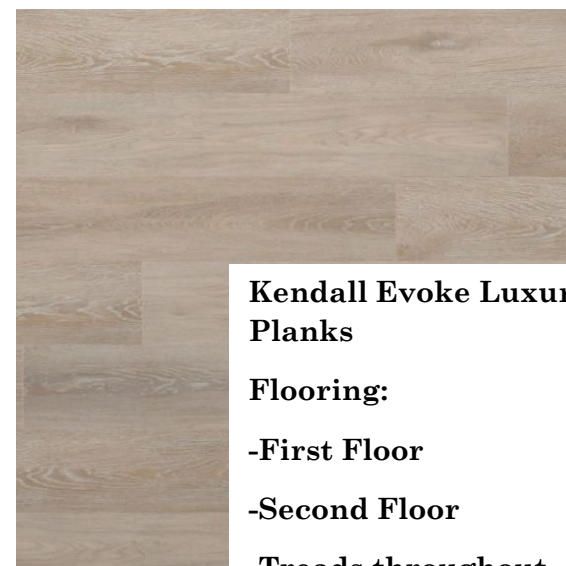

Kitchen Color Inspiration

Delta Essa Black

Amerock Mullholand Black

- 6" Pulls on drawers
- Knobs on doors

**Progress Lighting, Whisp,
 21", Graphite**

**Kendall Evoke Luxury Vinyl
 Planks**

Flooring:

- First Floor
- Second Floor
- Treads throughout