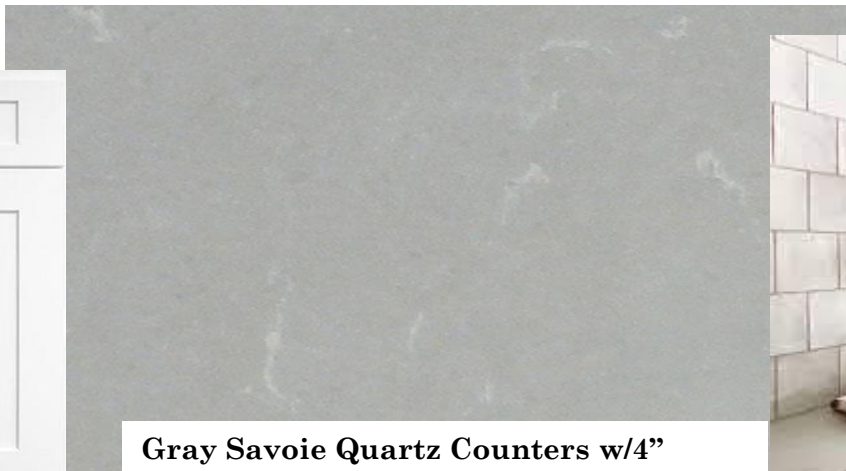

**Stone International
 White Shaker Cabinets**

Gray Savoie Quartz Counters w/4" vanity splash

Walls: Flash White 5x5, Brickset, snow white grout

Floors: Fragment Gray 12x24, set straight, delorean gray grout