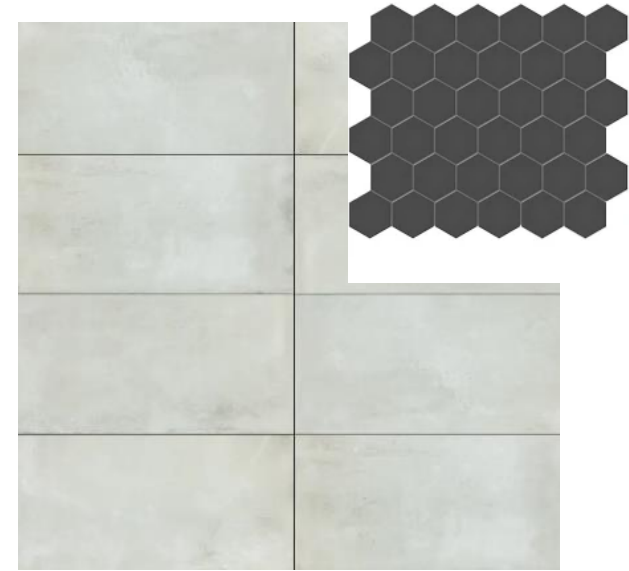

Floors: ICON 12x24, Silver, set straight, platinum grout

Shower Pan: BLACK 2" HEXAGON

Stone International Gray Shaker Cabinets