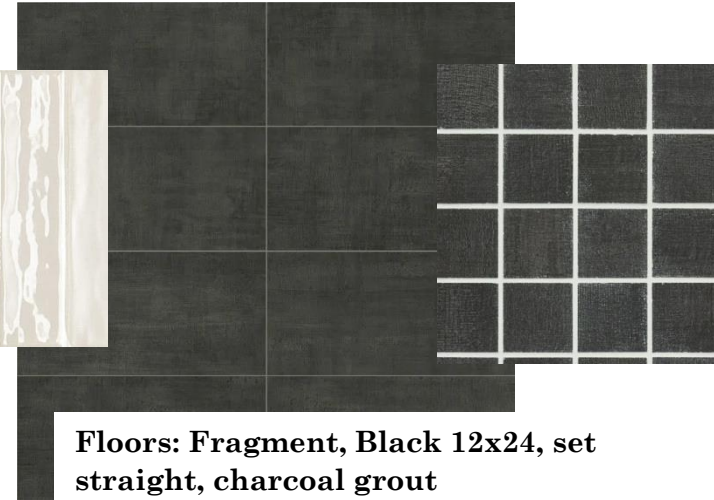

Floors: Fragment, Black 12x24, set straight, charcoal grout

Shower Pan: FRAMGENT 2X2 SQUARE MOSAIC