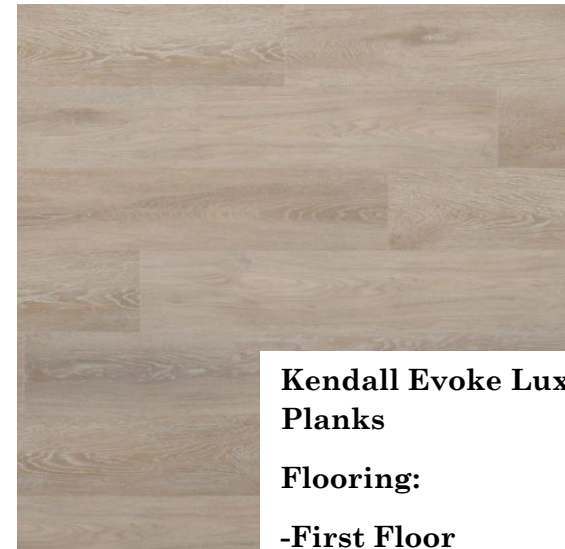

Kitchen Color Inspiration

Delta Essa Black

Amerock Mullholand Brass

-6" Pulls on drawers

-Knobs on doors

Kichler Avian 23" wide dining
chandelier, Weathered Brass

Kendall Evoke Luxury Vinyl
Planks

Flooring: